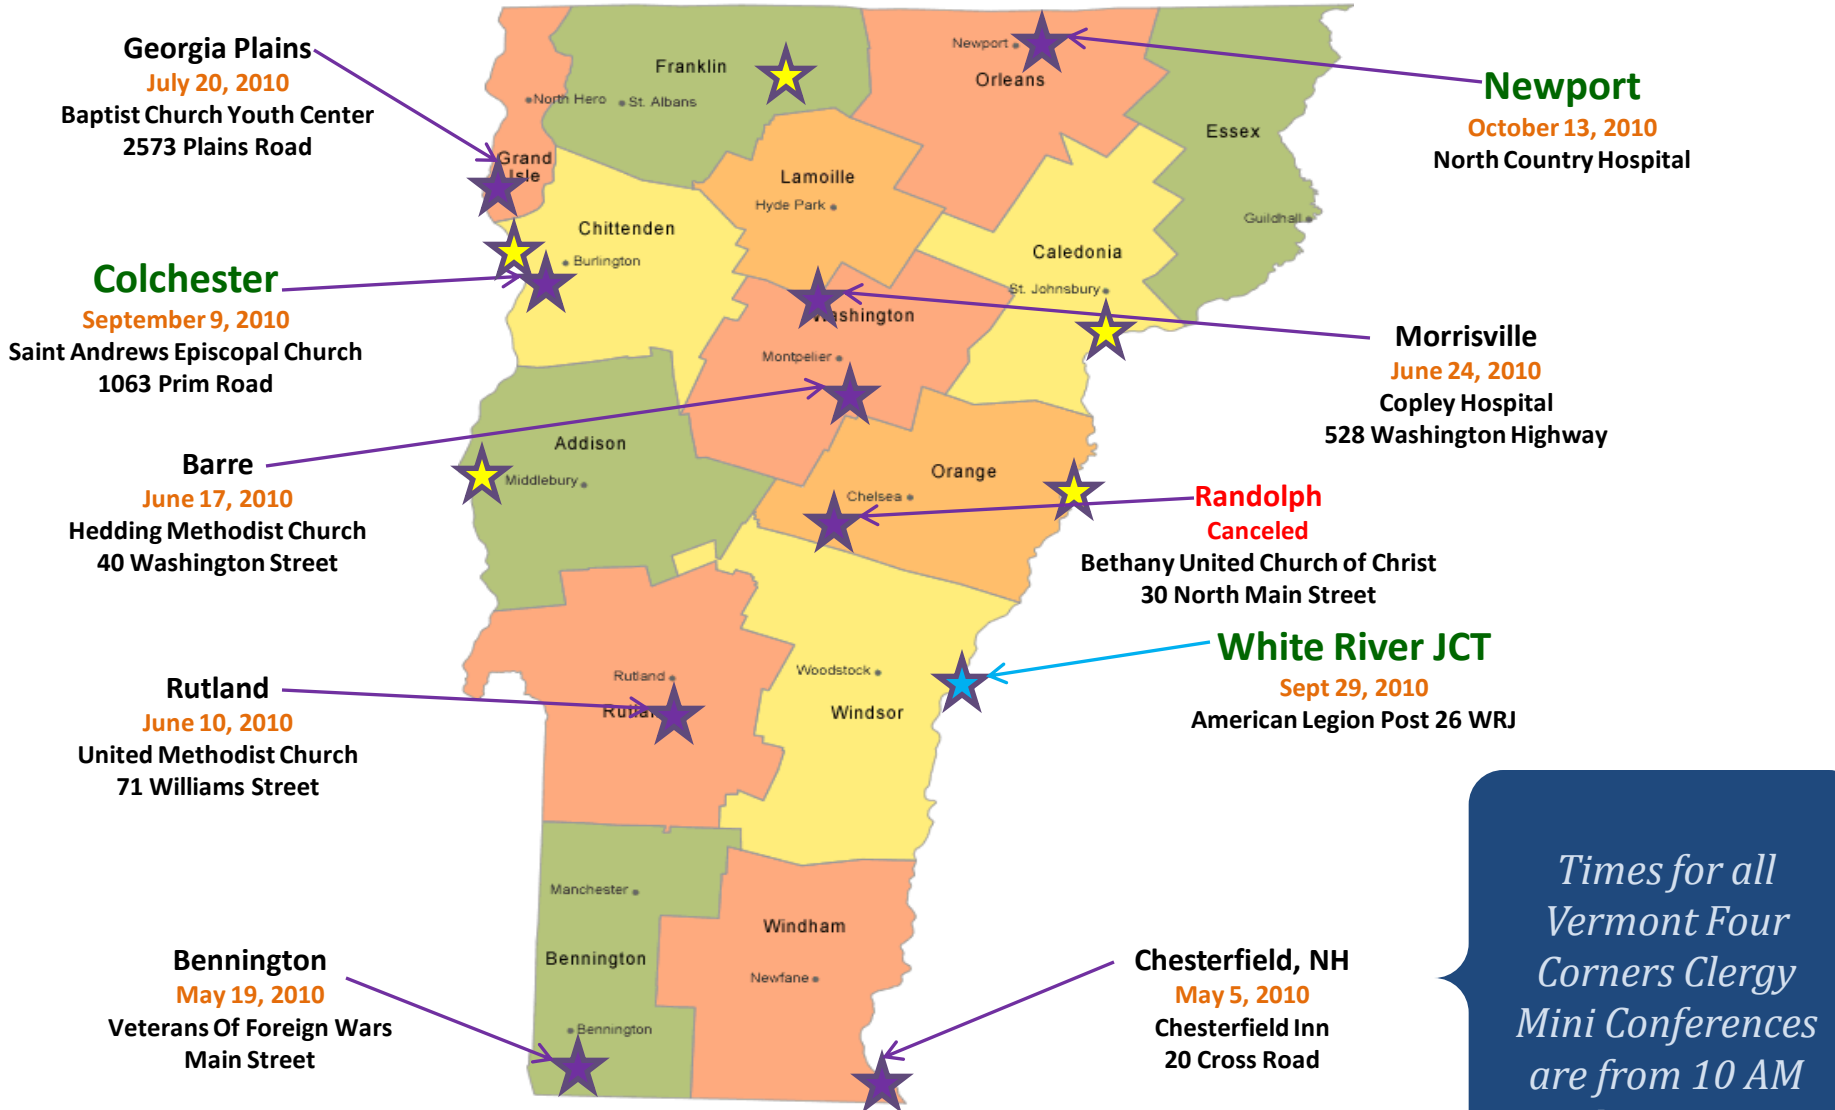

As of: 24 Aug 10

 = Proposed Mini Conf Sites

Milton
Enosburg
ST Johnsbury
Bradford
Vergennes

Family Outreach Effort

Times for all Vermont Four Corners Clergy Mini Conferences are from 10 AM thru 2 PM